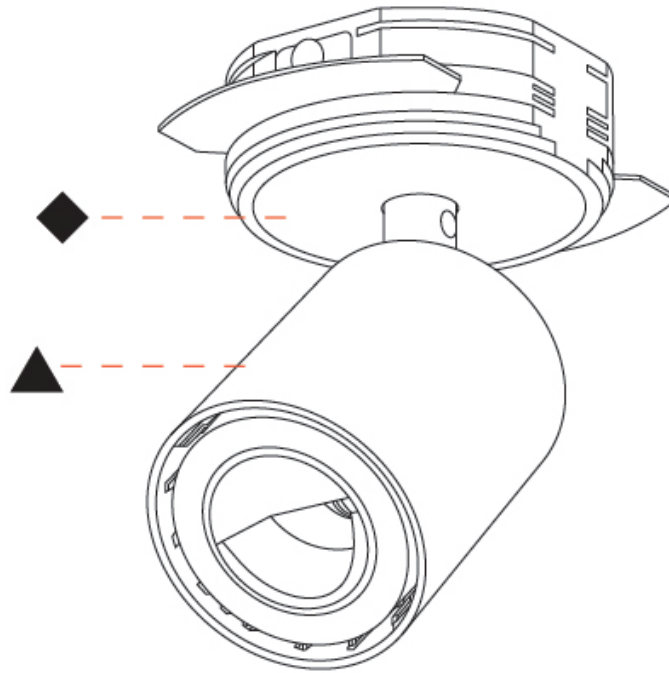

A3D361-

PROJECT _____

TYPE _____

SPECIFIER _____

QUANTITY _____

DATE _____