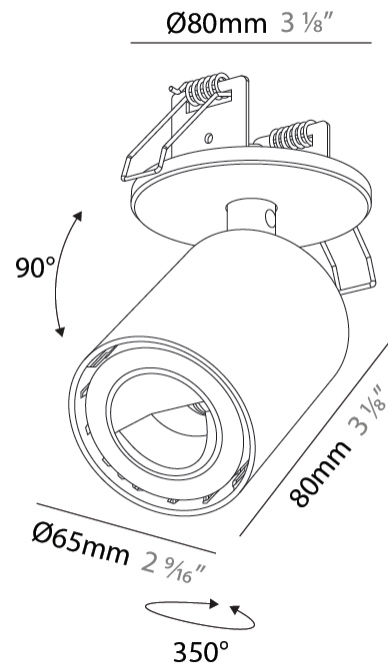

OIKO PRO IN SURFACE

A3D357-

base number	Finishes (Diamond)	Finishes (Triangle)

1. To build a product code in our configurator select the specify button on the base model # product page
2. To build a manual product code on this datasheet choose from the options listed below in blue font and add the suffix to the base model #

GENERAL

Series: Oiko Pro In
Brand: Prolicht
Division: Architectural
Mounting Type: Surface
Mounting Location: Ceiling
Subcategory: Wallwash

PHYSICAL

Shape: Cylinder
Diameter (mm): 65
Diameter (in): 2 ⁹/₁₆
Height (mm): 120
Depth (mm): 50
Height (in): 4 ³/₄
Depth (in): 1 ¹⁵/₁₆
Light Distribution: Adjustable / Direct
Fixture Finish: SSR / BKV / CWI / CRY / HAB / UFT / ITA / RUA / FTG / MYG / LOD / PUS / FRO / FUP / KIA / POP / BLS / SPG / MEY / GOH / GUM / CHC / COM / ABZ / JAG / OBR / MOS / ROR
Fixture Material: Aluminum
Cut-out Measurements: 68mm / 2 11/16"

ELECTRICAL

Lamp Type: LED
Input Wattage (W): 14.4
Total Output Wattage (W): 13
Driver Included: No
Driver Location: Remote
Driver Type: Constant Current - Universal
Driver Class: Class 2
Input Voltage (V): 120 - 277
Constant Current (MA): 700

LED

Number of LEDs: 1
Color Temperature (°K): 2700-6500 Tunable White
Max. Delivered Lumen (lm): 988 - 1162
Nominal Lumen (lm): 1242 - 1460
CRI: >90 CRI
Lamp Life (hrs): 50000

OPTICAL

Adjustability: Rotational 350°; Tilt 90°

RATINGS AND CERTIFICATIONS

Certified By: CSA Certified to UL and CSA Standards
IP rating: IP20