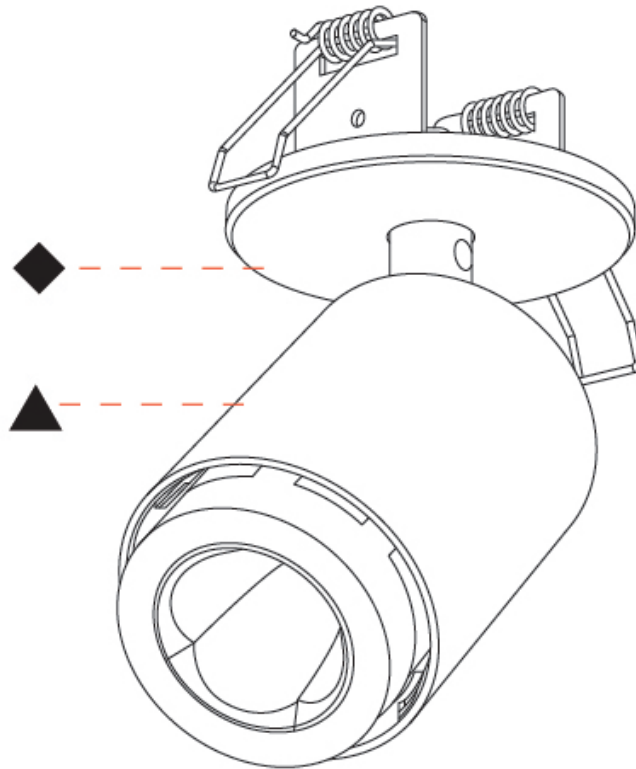

A3D358-

PROJECT _____

TYPE _____

SPECIFIER _____

QUANTITY _____

DATE _____