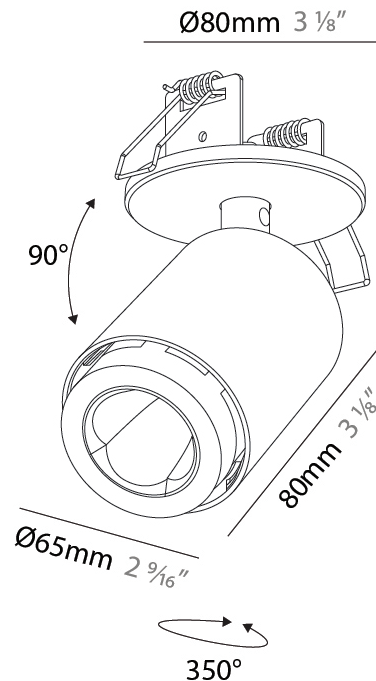

OIKO PRO IN SURFACE

A3D358-

base number	Finishes (Diamond)	Finishes (Triangle)

1. To build a product code in our configurator select the specify button on the base model # product page
2. To build a manual product code on this datasheet choose from the options listed below in blue font and add the suffix to the base model #

GENERAL

Series: Oiko Pro In
Brand: Prolicht
Division: Architectural
Mounting Type: Surface
Mounting Location: Ceiling
Subcategory: Spots

PHYSICAL

Shape: Cylinder
Diameter (mm): 65
Diameter (in): 2 ⁹/₁₆
Height (mm): 120
Depth (mm): 50
Height (in): 4 ³/₄
Depth (in): 1 ¹⁵/₁₆
Light Distribution: Adjustable / Direct
Fixture Finish: SSR / BKV / CWI / CRY / HAB / UFT / ITA / RUA / FTG / MYG / LOD / PUS / FRO / FUP / KIA / POP / BLS / SPG / MEY / GOH / GUM / CHC / COM / ABZ / JAG / OBR / MOS / ROR
Fixture Material: Aluminum
Cut-out Measurements: 68mm / 2 11/16"

ELECTRICAL

Lamp Type: LED
Input Wattage (W): 14.4
Total Output Wattage (W): 13.1
Driver Included: No
Driver Location: Remote
Driver Type: Constant Current - Universal
Driver Class: Class 2
Input Voltage (V): 120 - 277
Constant Current (MA): 700

LED

Number of LEDs: 1
Color Temperature (°K): 2700-6500 Tunable White
Max. Delivered Lumen (lm): 919 - 1081
Nominal Lumen (lm): 1242 - 1460
CRI: >90 CRI
Lamp Life (hrs): 50000

OPTICAL

Beam Angle: 34
Adjustability: Rotational 350°; Tilt 90°

RATINGS AND CERTIFICATIONS

Certified By: CSA Certified to UL and CSA Standards
IP rating: IP20