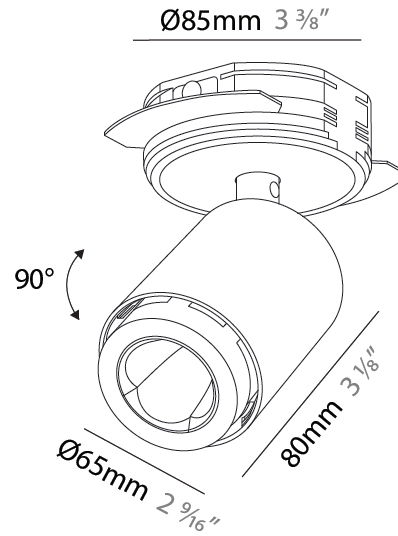

GENERAL

Series: Oiko Pro In
 Brand: Prolicht
 Division: Architectural
 Mounting Type: Trimless
 Mounting Location: Ceiling
 Subcategory: Spots

PHYSICAL

Shape: Cylinder
 Diameter (mm): 65
 Diameter (in): 2 ⁹/₁₆
 Height (mm): 120
 Depth (mm): 50
 Height (in): 4 ³/₄
 Depth (in): 1 ¹⁵/₁₆
 Light Distribution: Adjustable / Direct
 Fixture Finish: SSR / BKV / CWI / CRY / HAB / UFT / ITA / RUA / FTG / MYG / LOD / PUS / FRO / FUP / KIA / POP / BLS / SPG / MEY / GOH / GUM / CHC / COM / ABZ / JAG / OBR / MOS / ROR
 Fixture Material: Aluminum
 Cut-out Measurements: 68mm / 2 11/16"

OPTICAL

Beam Angle: 34
 Adjustability: Rotational 350°; Tilt 90°

RATINGS AND CERTIFICATIONS

Certified By: CSA Certified to UL and CSA Standards
 IP rating: IP20

PROJECT
TYPE
SPECIFIER
QUANTITY
DATE

A3D362-