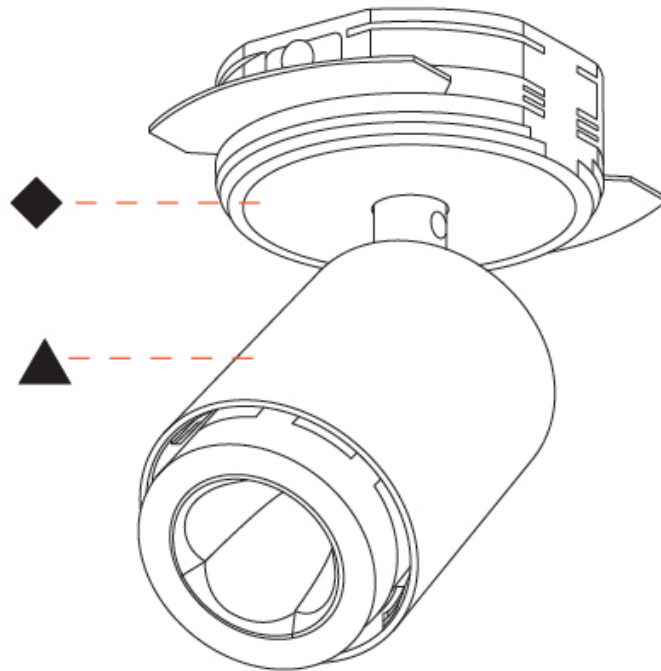

A3D362-

PROJECT

TYPE

SPECIFIER

QUANTITY

DATE